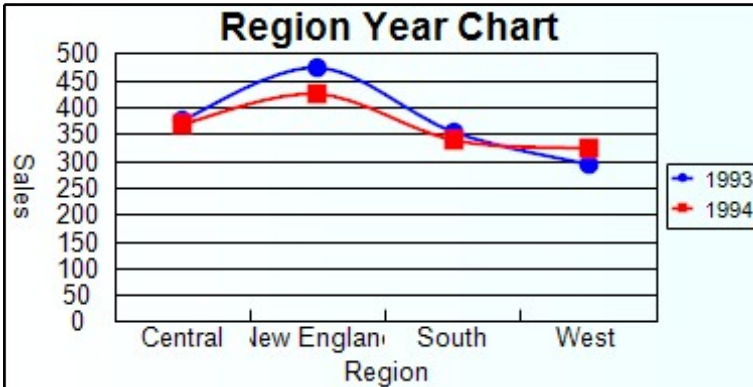

Column

Area - Stacked

Bar

Line - Smooth

Pie

Bubble

Matrix

Region\Year	1993 = 1506	1994 = 1464	Column Grand Total
Central	378	372	750
New England	475	425	900
South	357	341	698
West	296	326	622
Grand Total	1506	1464	2970