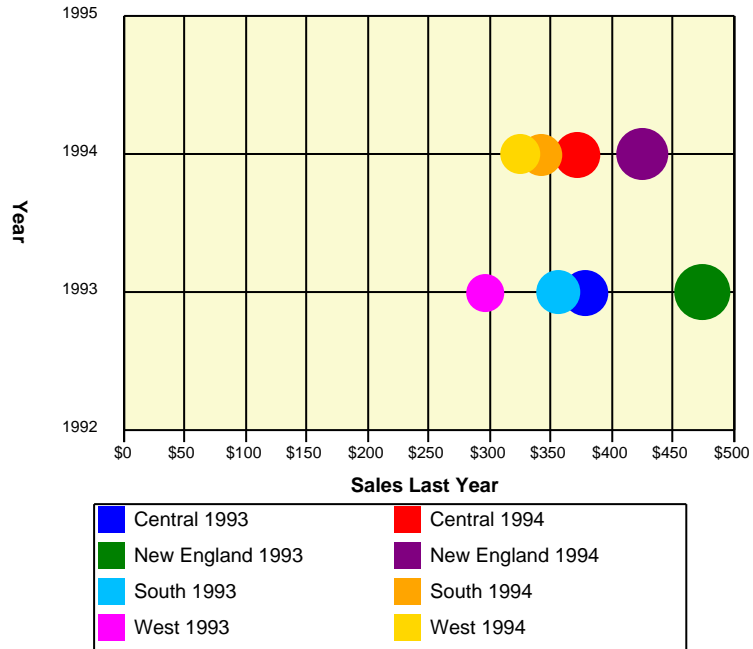

Column

Area - Stacked

Bar

Line - Smooth

Pie

Bubble

Matrix

Region\Year	1993 = 1506	1994 = 1464	Column Grand Total
Central	378	372	750
New England	475	425	900
South	357	341	698
West	296	326	622
Grand Total	1506	1464	2970