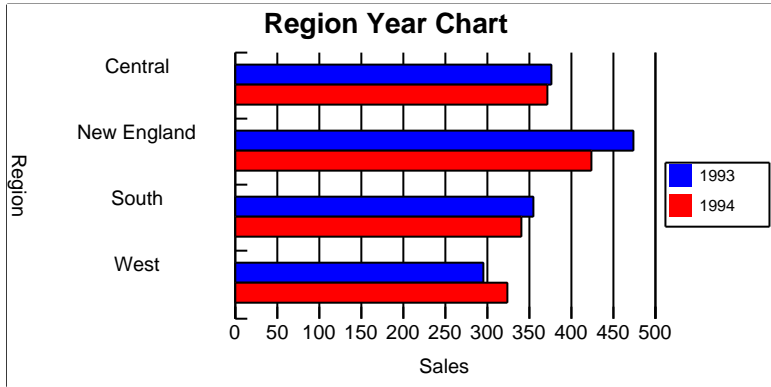

Column

Area - Stacked

Bar

Line - Smooth

Pie

Bubble

Matrix

Region\Year	1993 = 1506	1994 = 1464	Column Grand Total
Central	378	372	750
New England	475	425	900
South	357	341	698
West	296	326	622
Grand Total	1506	1464	2970