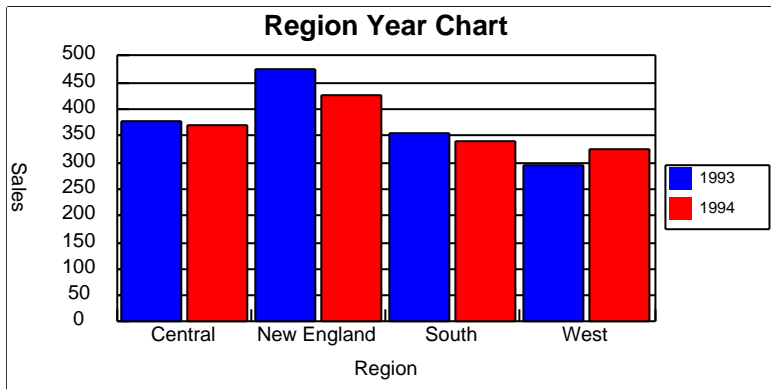

Column

Area - Stacked

Bar

Line - Smooth

Pie

Bubble

Matrix

Region\Year	1993 = 1506	1994 = 1464	Column Grand Total
Central	378	372	750
New England	475	425	900
South	357	341	698
West	296	326	622
Grand Total	1506	1464	2970