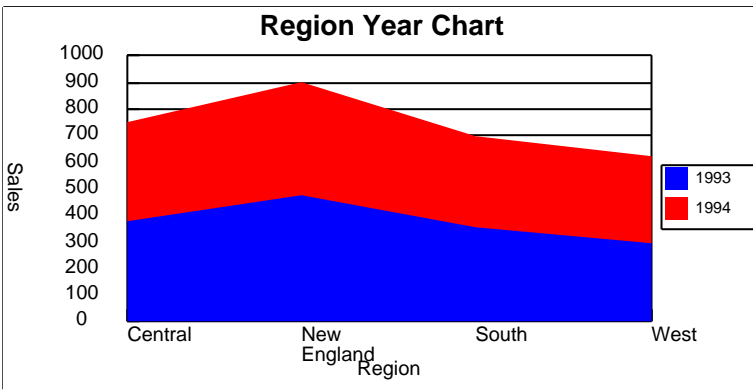

Column

Area - Stacked

Bar

Line - Smooth

Pie

Bubble

Matrix

Region\Year	1993 = 1506	1994 = 1464	Column Grand Total
Central	378	372	750
New England	475	425	900
South	357	341	698
West	296	326	622
Grand Total	1506	1464	2970